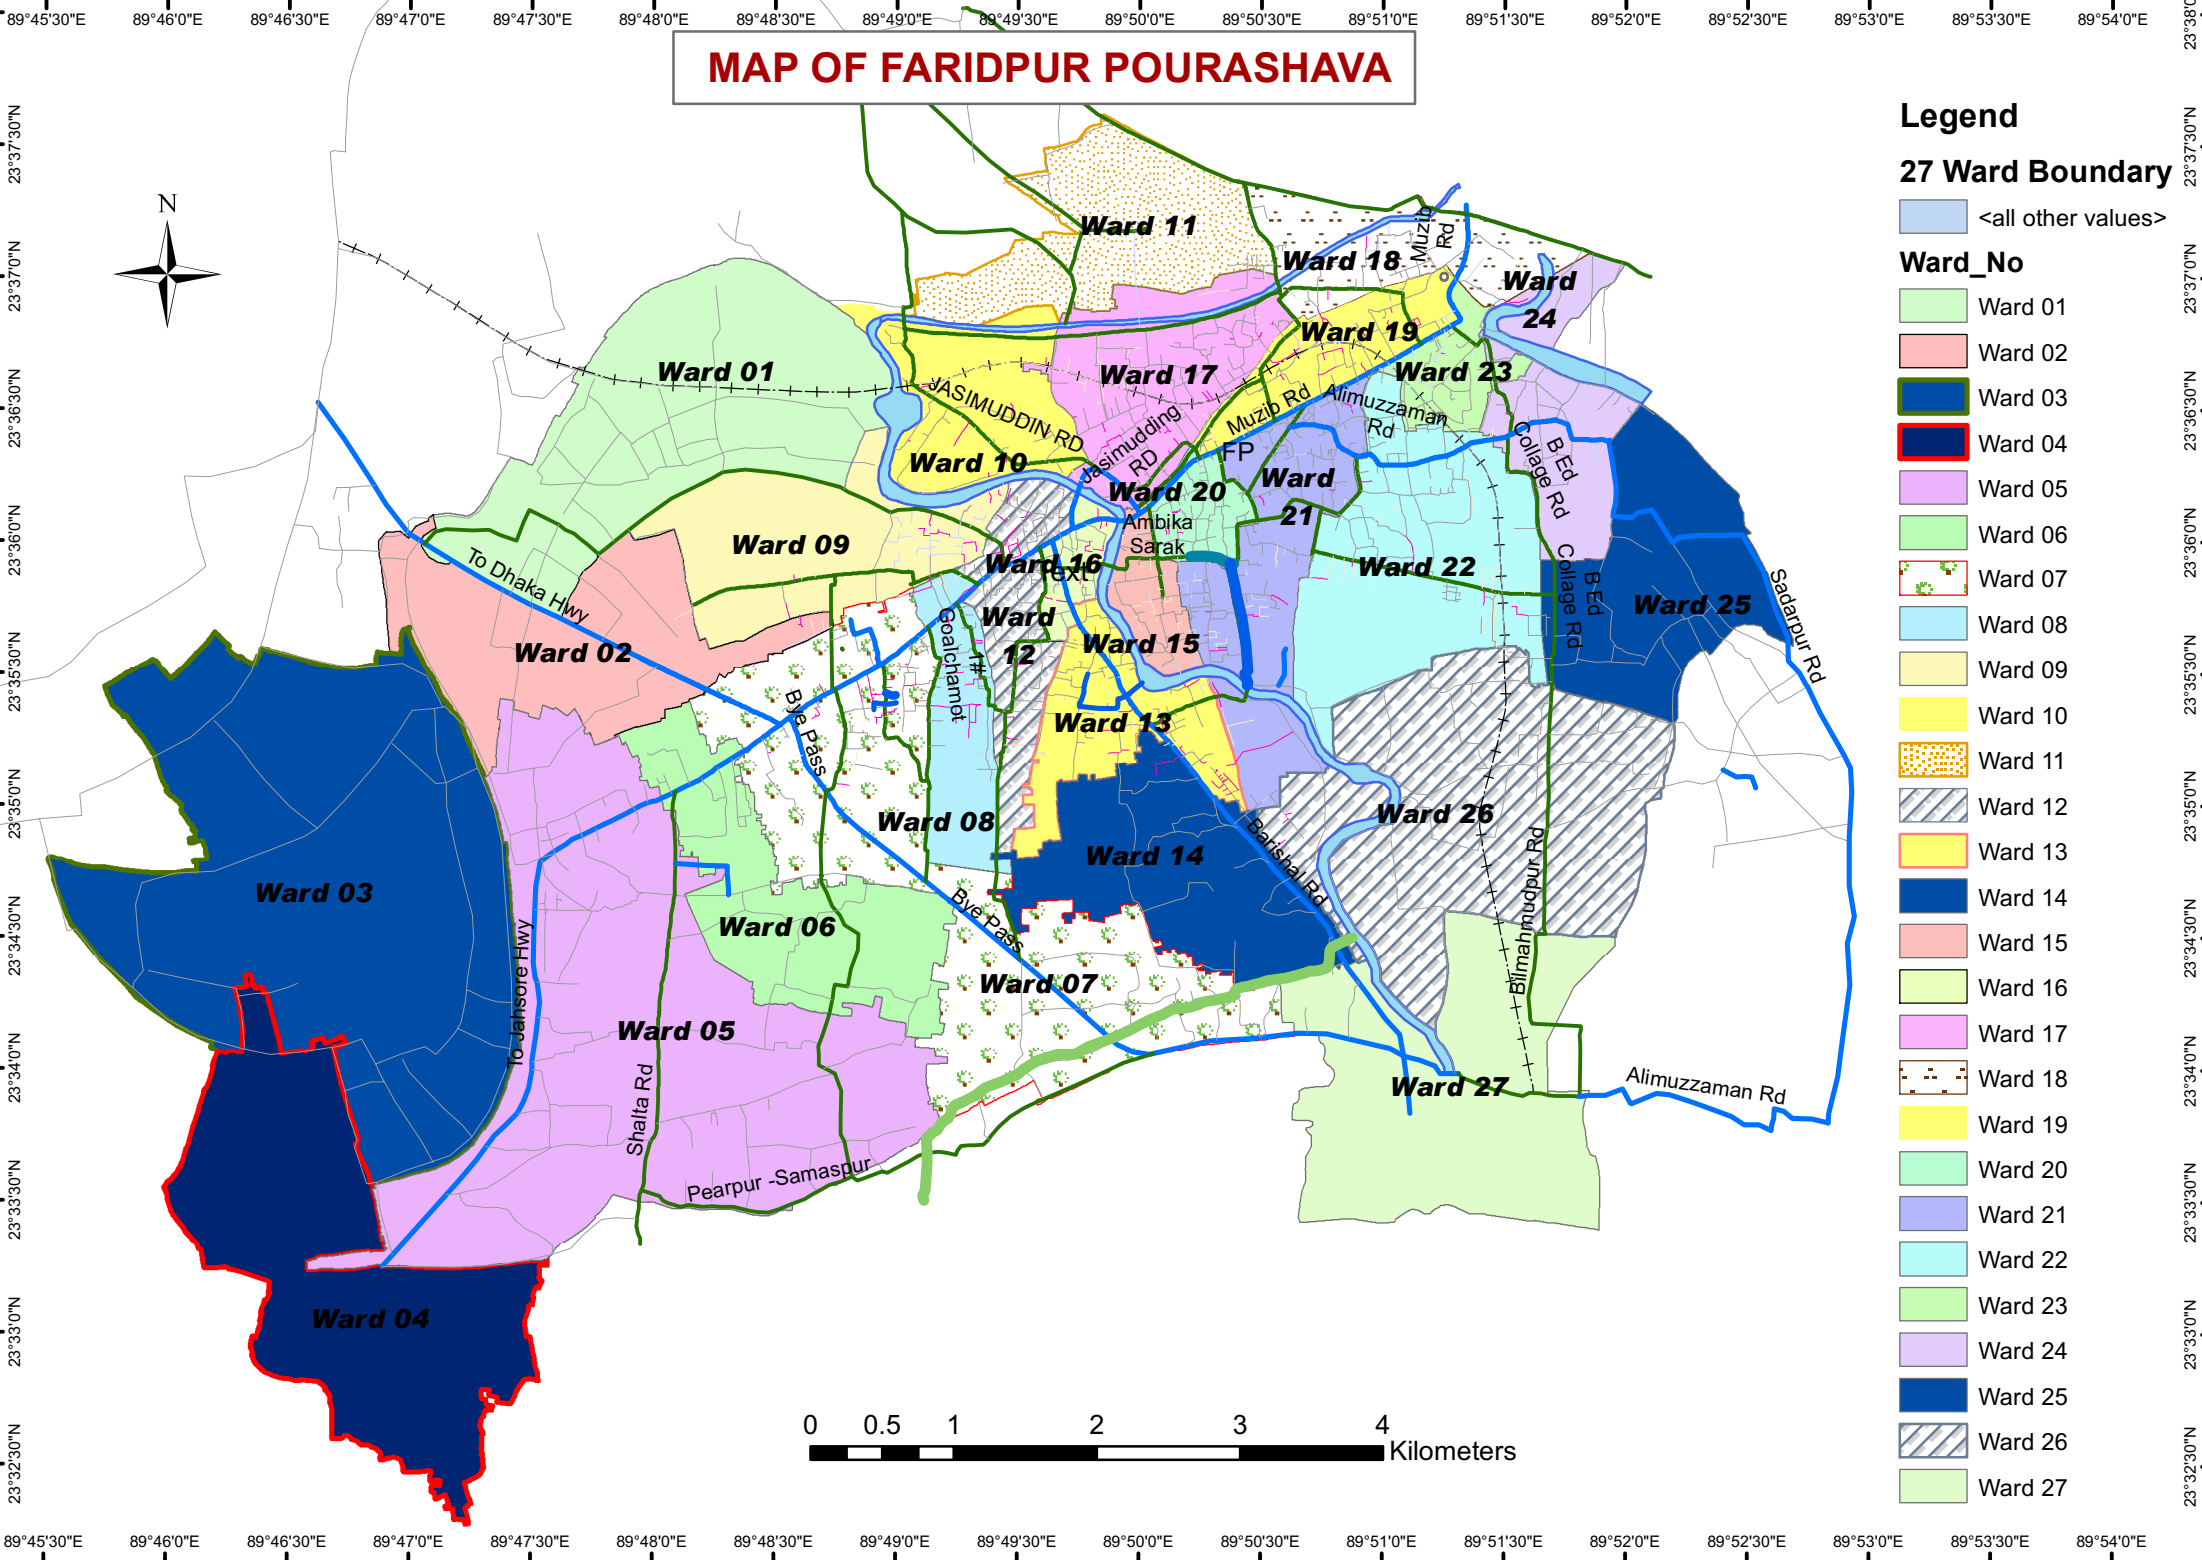

# MAP OF FARIDPUR POURASHAVA

- Legend**
- 27 Ward Boundary**
- <all other values>
- Ward\_No**
- Ward 01
  - Ward 02
  - Ward 03
  - Ward 04
  - Ward 05
  - Ward 06
  - Ward 07
  - Ward 08
  - Ward 09
  - Ward 10
  - Ward 11
  - Ward 12
  - Ward 13
  - Ward 14
  - Ward 15
  - Ward 16
  - Ward 17
  - Ward 18
  - Ward 19
  - Ward 20
  - Ward 21
  - Ward 22
  - Ward 23
  - Ward 24
  - Ward 25
  - Ward 26
  - Ward 27